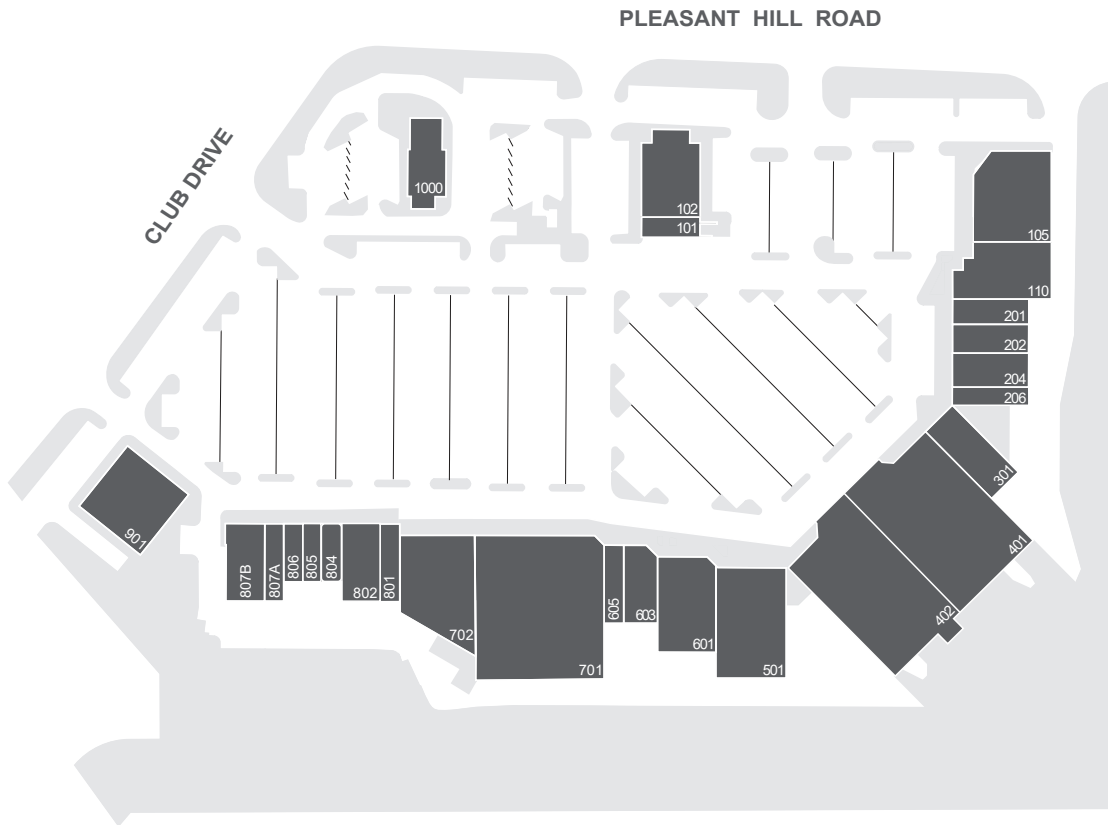

PLEASANT HILL POINT

1455 PLEASANT HILL RD., LAWRENCEVILLE, GA 30040

SUITES

SUITE	TENANT	SQ. FT.
101	Crazy Wings	1,200
102	Advance Auto Parts	5,925
105	Empire Beauty School	7,200
110	Johnny's Sports Bar and Grill	5,000
201	Magic Barber Shop	2,000
202	911 HairPRO Beauty Supply	2,400
204	White Tiger Taekwondo	2,800
206	The UPS Store	1,600
301	Express Coin Laundry	4,000
401	Guitar Center	16,200
402	Aldukkan International Market	15,291
501	Family Dollar	8,468
601	Building Blocks	5,950
603	Com Mai	2,350
605	Planet Fitness Addition	2,000
701	Planet Fitness	16,084
702	Super Mercado	12,164
801	Cricket Wireless	2,400
802	H&R Block	2,330
804	Centro Medico Promed	1,200
805	La Antioquenita Jeans	1,238
806	Lynn's Nails	1,200
807A	Dentist in Lawrenceville	1,600
807B	Los Recuerdos	3,200
901	Premier Pawn and Jewelry	6,500
1000	Chipotle Mexican Grill	2,250
TOTAL GLA:		132,550